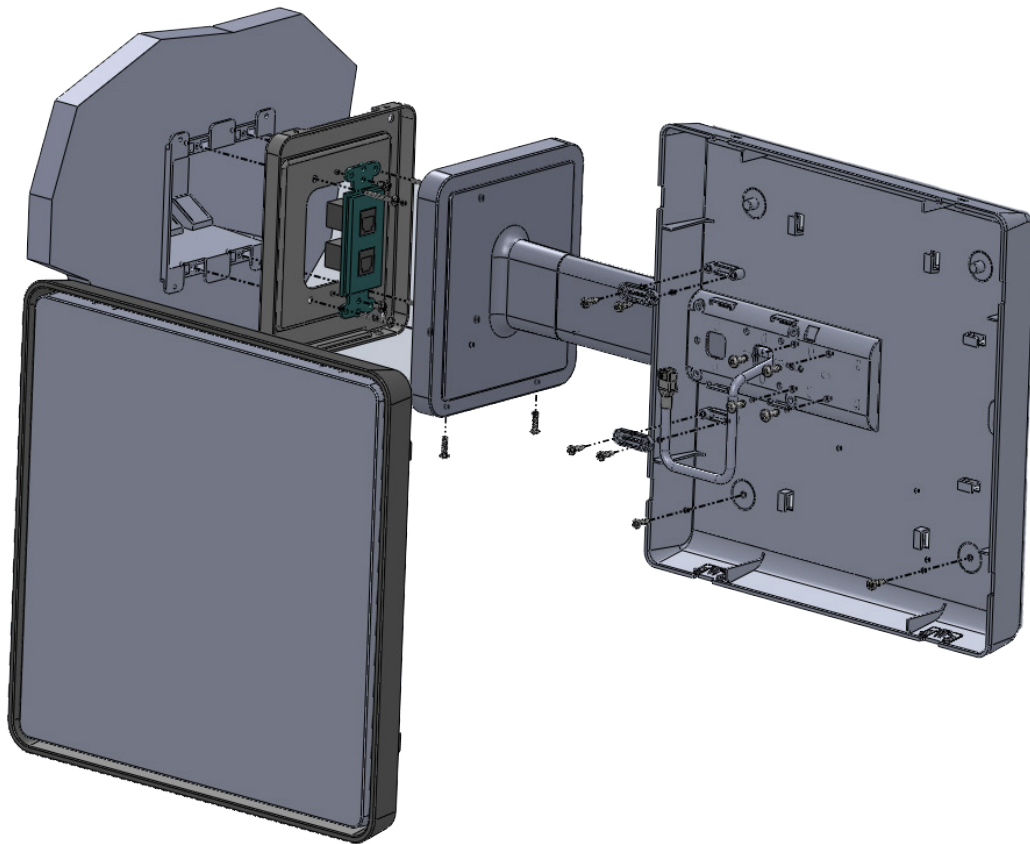

Analog Flag Mount Housing (Pole Only) (V1)

Features:

- Mount one clock from the pole for a variety of applications
- Mounts to wall or ceiling
- Adjustable position
- Easy installation
- UL, cUL pending compliance
- Perfect for hallway applications

Specifications:

- Color: Black or white
- Metal Base Dimensions: 5.35" (13.9 cm) L x 6.20" (15.75 cm) W, 0.55" (1.39 cm) D
- Mounting Base and Pole Dimensions: Base: 5.75" (14.6 cm) L x 6.53" (16.59 cm) W x 0.75" (1.90 cm) D
Pole: 12.72" (32.30) L x 2.32" (5.89) W x 0.79" (2.00 cm) D
- Mounting: Left or right wall and Ceiling
- Material: Smooth surface ABS

CAD Drawing:

Ordering Information

SAB-4CD-00S-0

C - Color
G - Black
W - White

00 - Clock Size
09 - 9" clock
12 - 12" clock

*specification sheets may change without prior notice

The Sapling Company, Inc.
1633 Republic Road
Huntingdon Valley, PA 19006